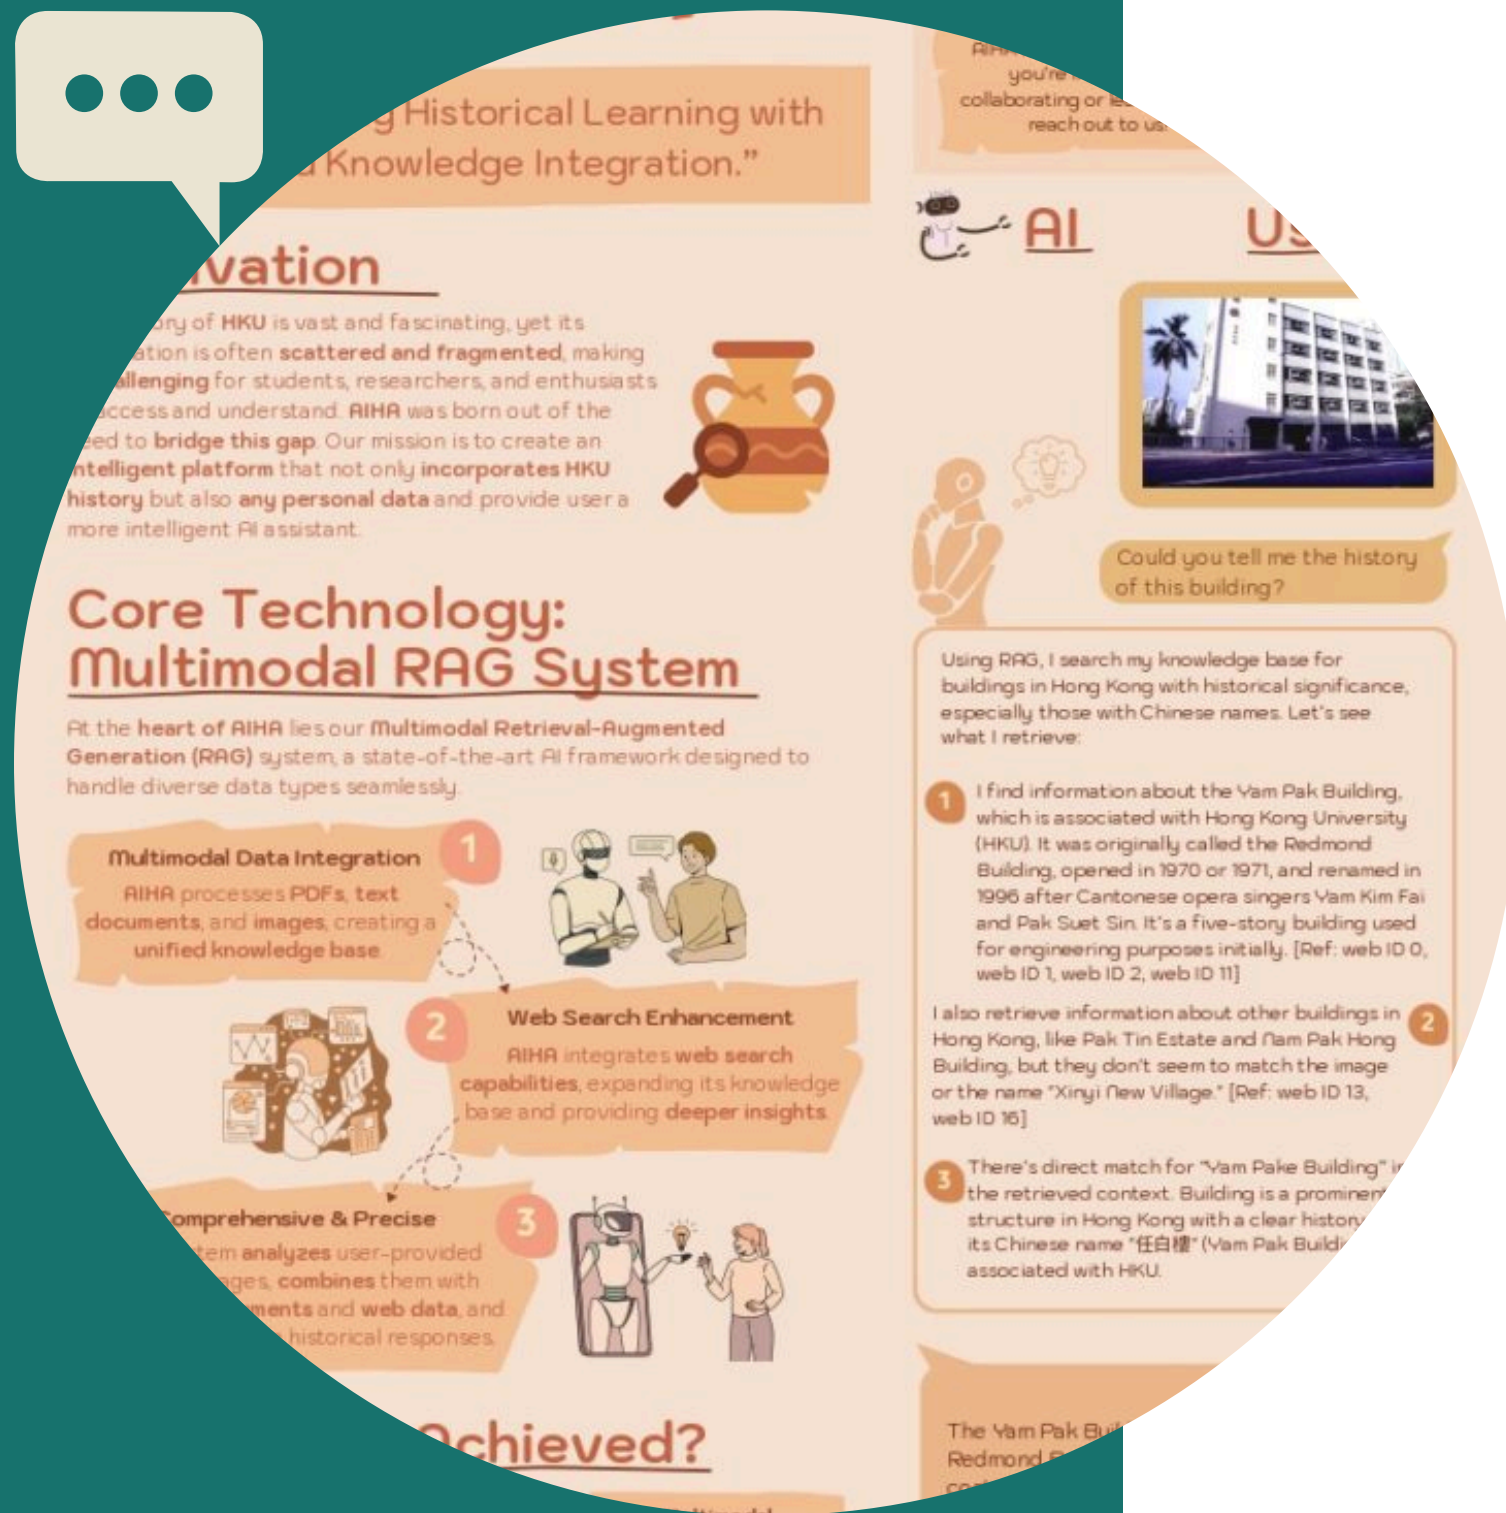

**InnoWing**

## AIHA

AIHA is an HKU GenAI innovation Wing team that utilize AI to generate tangible solutions. A list of services AIHA provides.

- A multimodal intelligent AI Chatbot
- Data organization and storage
- Creating a Unified knowledge base