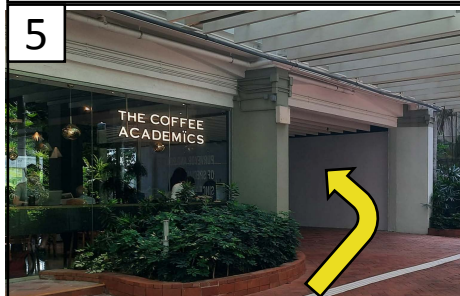

7 沿著馬路旁的小路直走

8 於小路盡頭橫過馬路

9 上樓梯

10 轉左

11 右為馮平山樓。由此進入展廳參觀展覽。沿著左邊小徑直走（黃色箭頭），即可到達徐展堂樓。

12 進入徐展堂樓。地下為博物館書店，二樓為辦公室。

From HKU Station (Exit A2) to University Museum and Art Gallery, HKU (G/F-2/F, T.T. Tsui Building and Fung Ping Shan Building)

1 HKU Station Exit A2. Take the lift to the University of Hong Kong.

2 Keep left and walk towards the Main Library along the University Street.

3 Turn left at the end of the University Street.

4 Take the lift or use the escalator to go down.

5 Walk past Coffee Academics to Sun Yat-sen Place.

6 Go across Sun Yat-sen Place and turn right.

7 Follow the path that runs along the side of Knowles Building.

8 Enter K.K. Leung Building.

9 Take the lift at G/F lift lobby to LG2/F.