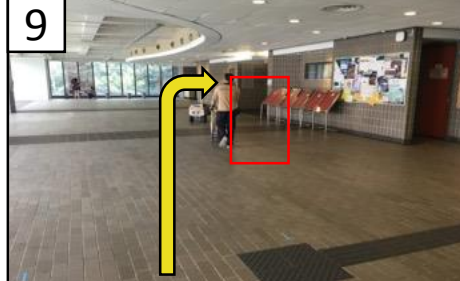

5 Walk past Coffee Academics to Sun Yat-sen Place.

6 Go across Sun Yat-sen Place and turn right.

7 Follow the path that runs along the side of Knowles Building.

8 Enter K.K. Leung Building.

9 Take the lift at G/F lift lobby to LG2/F.