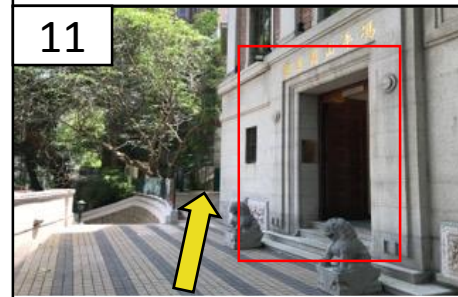

3
Walk towards Loke Yew Hall
along the path.

4
Walk past Loke Yew Hall.

5
Walk down the slope.

6
Cross the zebra crossing.

7
Follow the path that runs
along the side of the road.

8
Cross the road at the end of the path.

9
Go up the staircase.

10
Turn left after you reach the platform.

11
Fung Ping Shan Building is on the right. Visit
the exhibitions in the galleries from here.
Follow the small path (indicated by the
yellow arrow) to reach T. T. Tsui Building.